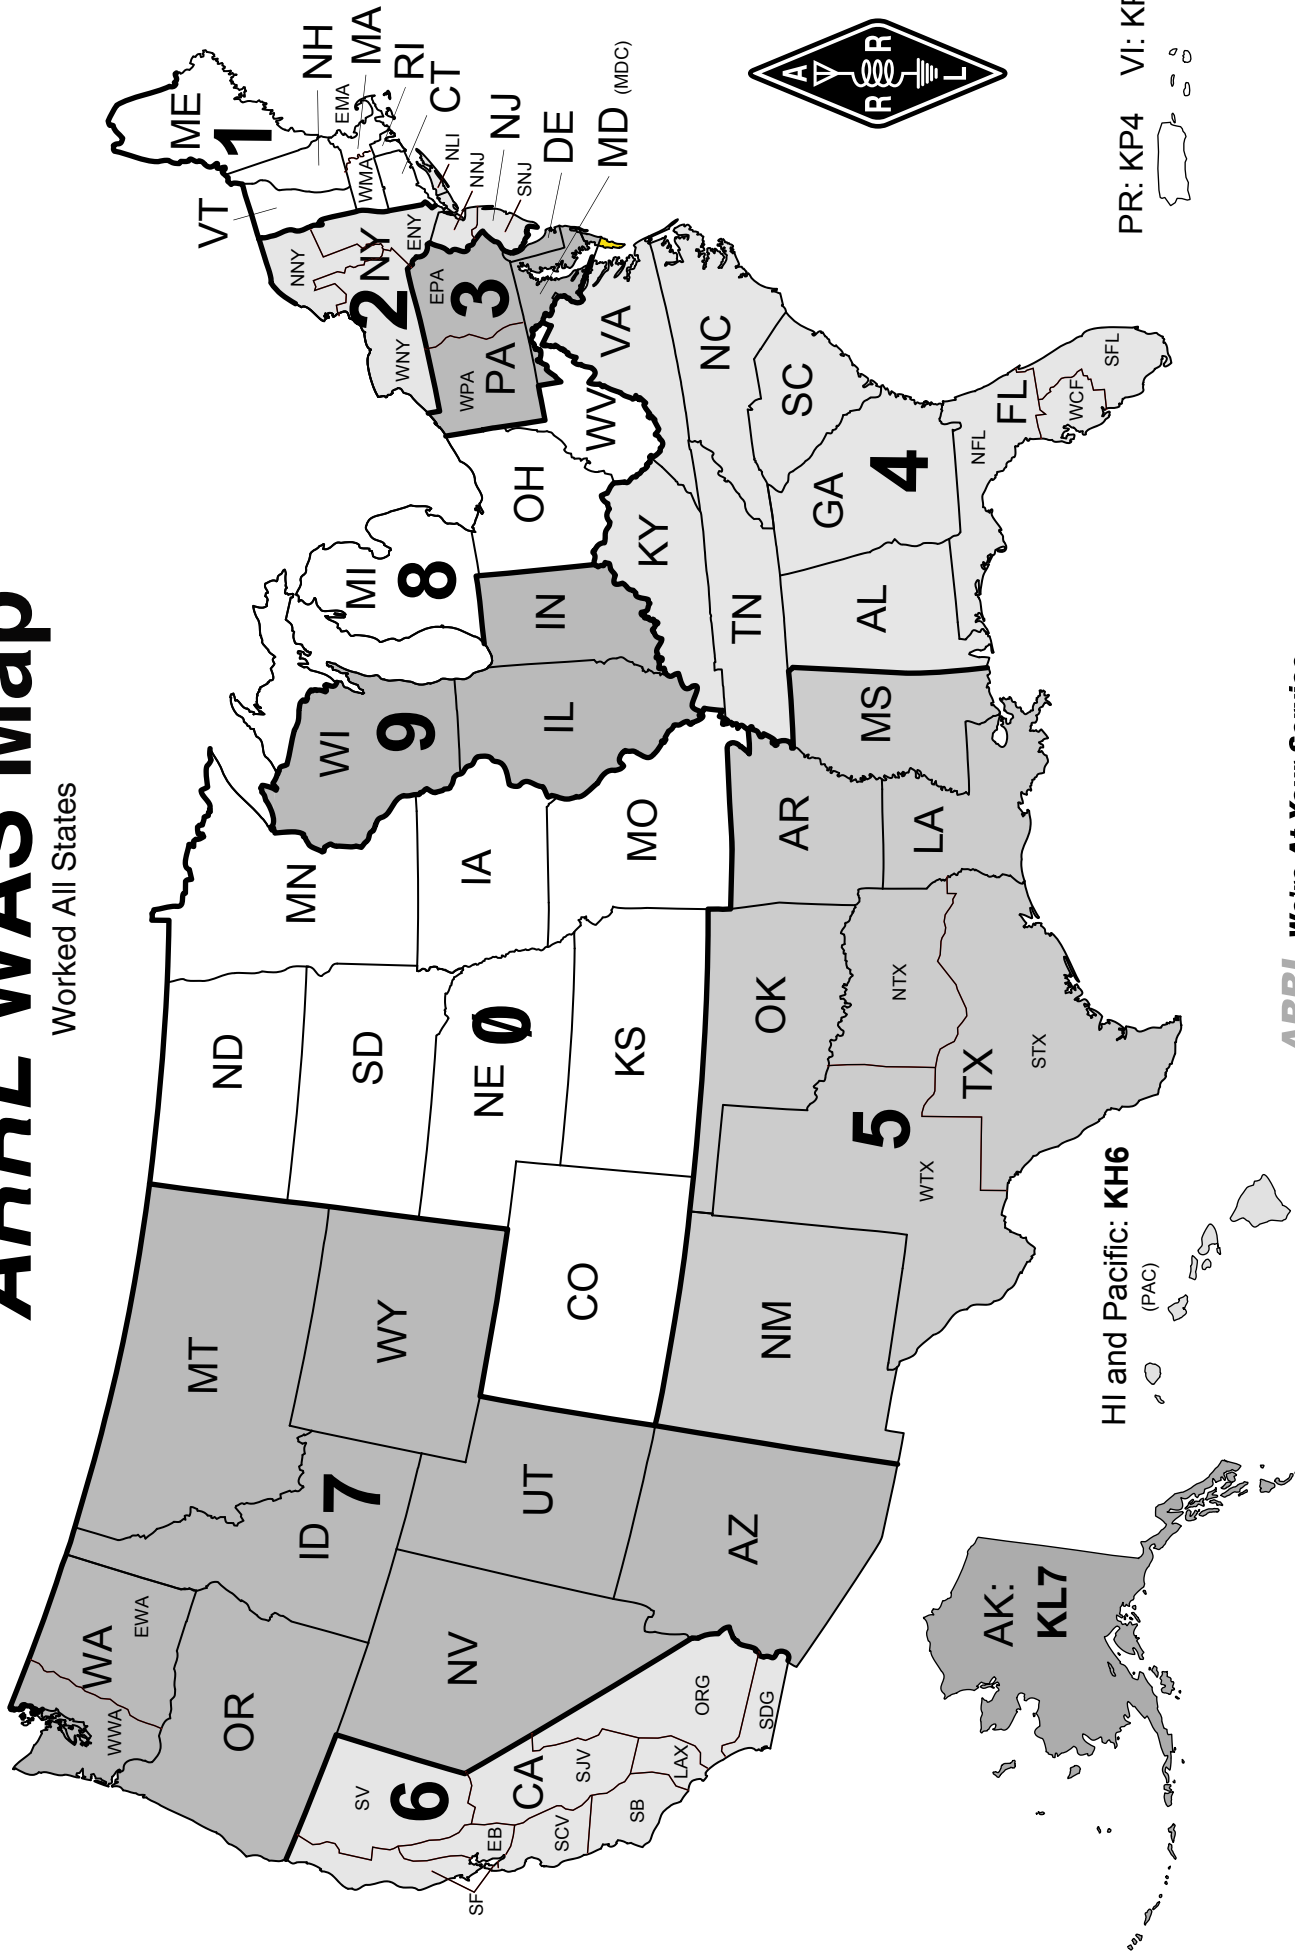

ARRL WAS Map

Worked All States

PR: KP4 VI: KP2

ARRL We're At Your Service

- ARRL Headquarters
- Publication Orders
- Membership/Circulation Desk
- Getting Started in Amateur Radio Exams
- ARRL on the World Wide Web

- 860-594-0200 (Fax 860-594-0259)
- Toll-Free 1-888-277-5289 (860-594-0355)
- Toll-Free 1-888-277-5289 (860-594-0338)
- Toll-Free 1-800-326-3942 (860-594-0355)
- 860-594-0300
- www.arrl.org/

- hq@arrl.org
- orders@arrl.org
- membership@arrl.org
- newham@arrl.org
- vec@arrl.org